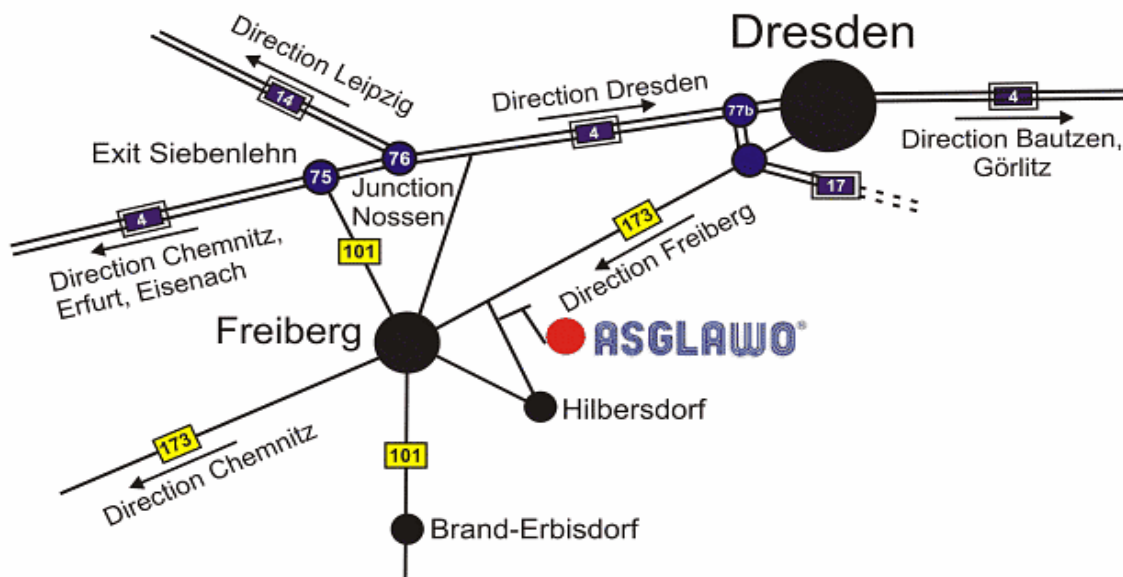

ASGLAWO technofibre GmbH

ASGLAWO technofibre GmbH
Gewerbegebiet - Lindenstraße 2
09627 Hilbersdorf / Sachsen

Tel.: ++49(0)3731 / 35 06-0
Fax: ++49(0)3731 / 35 06-90
E-mail: info@asglawo.de

If you come from Dresden

- On the motorway A4 from Dresden take junction 77b Dresden West to motorway A17
- Exit at Kesselsdorf/Gorbitz to B173 towards Freiberg / Chemnitz
- Keep on B173 in the direction of Freiberg / Chemnitz
- At about 3 km after the village of Naundorf you will see on your left hand side a shopping centre called Kress.
- Turn left and after 50 m turn left again to enter the industrial area called Gewerbegebiet Freiberg Ost
- The ASGLAWO technofibre GmbH is situated in this area. You will recognize its blue office tower from far away.

If you come from Chemnitz

- On the motorway A4 from Chemnitz take exit 75 Siebenlehn to B101 towards Freiberg
- Stay on B101 until you reach Freiberg

- Keep on B101 until you reach junction B173 with B101.
- Turn left at the shopping centre called Kaufland and take B173 towards Dresden.
- Past the village of Neuhilbersdorf you will see on your right hand side a shopping centre called Kress
- Turn right and after 50 m turn left into the industrial area called Gewerbegebiet Freiberg Ost
- The ASGLAWO technofibre GmbH is situated in this area. You will recognize its blue office tower from far away.